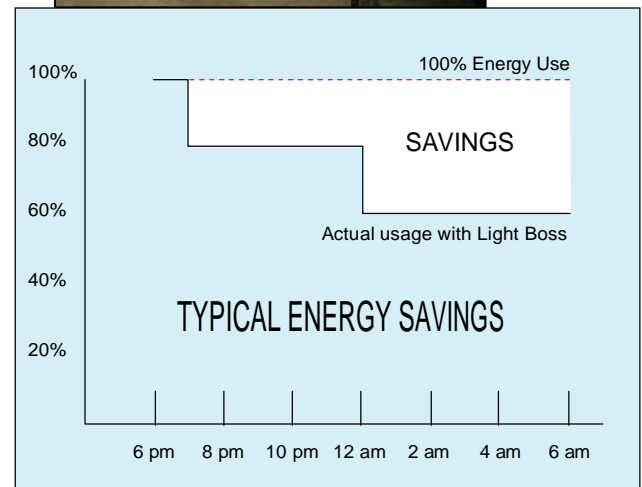

Perfect for Car Dealerships

With budgets shrinking, car dealerships are installing LightBoss® units throughout their facilities (show-rooms, service bays, display areas, and automobile lots) to save energy without sacrificing security.

A typical automobile lot installation can work as follows:

- Photosensor turns lights on at dusk
  After warm-up, LightBoss® reduces power to the lights 20% (which is undetectable) from dusk until 10:00 pm during business hours
- At 10:00 pm a timer shifts LightBoss® to a 40% power reduction for maximum savings during non-use hours
- At dawn, photosensor turns lights off

LightBoss® benefits include:

- Complete power level adjustment flexibility
- **Guaranteed energy savings**
- Maintain security – security cameras can still clearly “see” the illuminated areas
- Ease of installation
- **Rapid Return on Investment**

Let us provide a LightBoss® Energy Savings Proposal for you!!

Carmon Cisco, Manufacturer's Agent
Phone: 810-653-7652
Web: www.lightboss.net

U.S. Patent No. US 6,580,230 B2