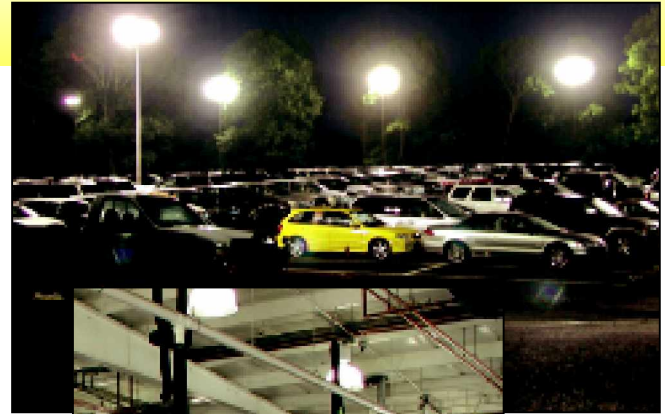

Perfect for Car Dealerships

With budgets shrinking, car dealerships are installing LightBoss® units throughout their facilities (show-rooms, service bays, display areas, and automobile lots) to save energy without sacrificing security.

A typical automobile lot installation can work as follows:

- Photosensor turns lights on at dusk
  After warm-up, LightBoss® reduces power to the lights 20% (which is undetectable) from dusk until 10:00 pm during business hours
- At 10:00 pm a timer shifts LightBoss® to a 40% power reduction for maximum savings during non-use hours
- At dawn, photosensor turns lights off

LightBoss® benefits include:

- Complete power level adjustment flexibility
- **Guaranteed energy savings**
- Maintain security – security cameras can still clearly “see” the illuminated areas
- Ease of installation
- **Rapid Return on Investment**

Let us provide a LightBoss® Energy Savings Proposal for you!!

Carmon Cisco, Manufacturer's Agent
Phone: 810-653-7652
Web: www.lightboss.net

U.S. Patent No. US 6,580,230 B2