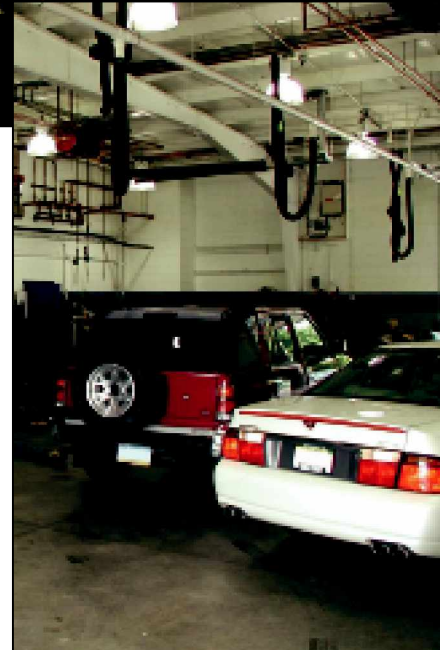

Perfect for Car Dealerships

With budgets shrinking, car dealerships are installing LightBoss® units throughout their facilities (show-rooms, service bays, display areas, and automobile lots) to save energy without sacrificing security.

A typical automobile lot installation can work as follows:

- Photosensor turns lights on at dusk
  After warm-up, LightBoss® reduces power to the lights 20% (which is undetectable) from dusk until 10:00 pm during business hours
- At 10:00 pm a timer shifts LightBoss® to a 40% power reduction for maximum savings during non-use hours
- At dawn, photosensor turns lights off

LightBoss® benefits include:

- Complete power level adjustment flexibility
- **Guaranteed energy savings**
- Maintain security – security cameras can still clearly “see” the illuminated areas
- Ease of installation
- **Rapid Return on Investment**

Let us provide a LightBoss® Energy Savings Proposal for you!!

Carmon Cisco, Manufacturer's Agent
Phone: 810-653-7652
Web: www.lightboss.net

U.S. Patent No. US 6,580,230 B2